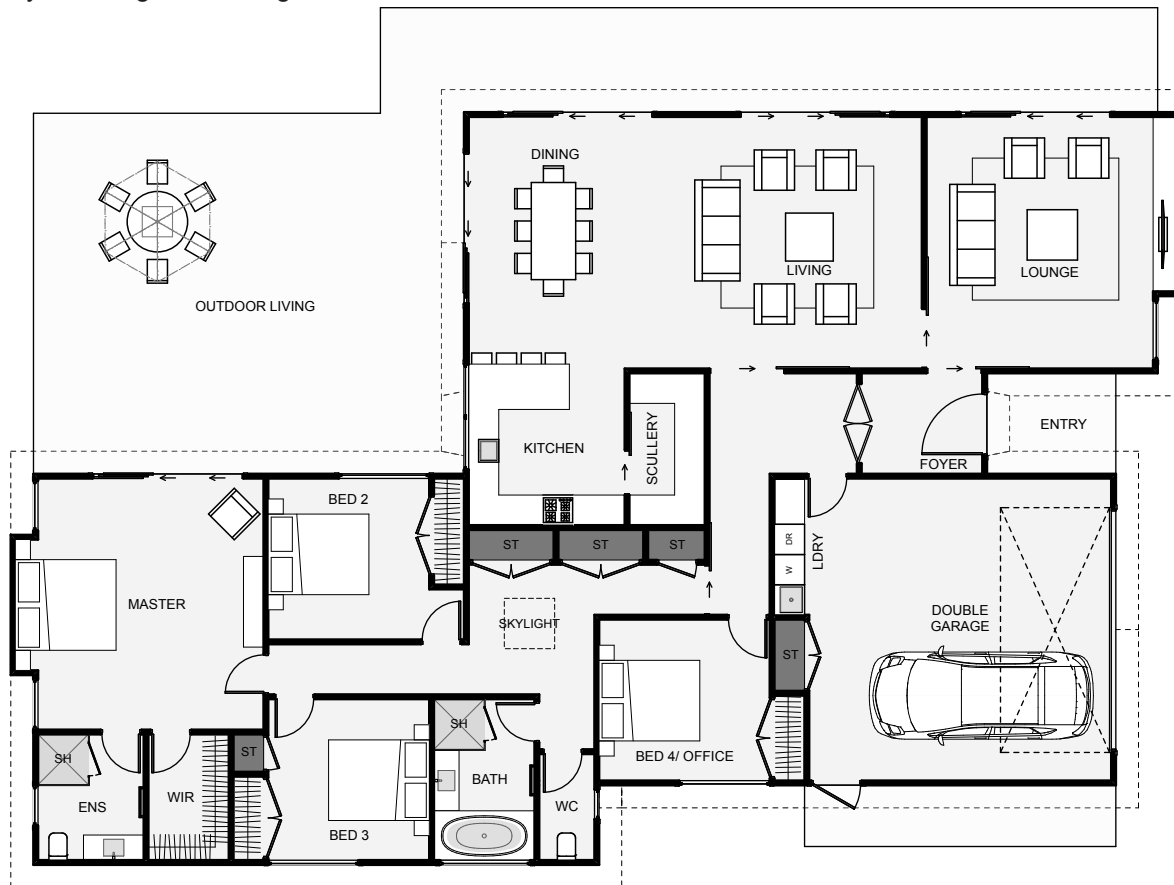

Meet the Mia, where classic meets modern. This four bedroom home works just as well inside, as it does out. Dual living with dual access points from the foyer makes this home easy to work with when having guests around. The dining area allows for a larger table, the kitchen includes a scullery and there's even room for an outdoor kitchen bar. Other pros include plenty of storage and a large master bedroom.

Floor Area: 245m<sup>2</sup>

2  
 4  
 2  
 2  
 22.3m  
 14.9m

Contact us:

Phone: 0800 279 274

Email: [info@supremebuild.co.nz](mailto:info@supremebuild.co.nz)

[www.supremebuild.co.nz](http://www.supremebuild.co.nz)