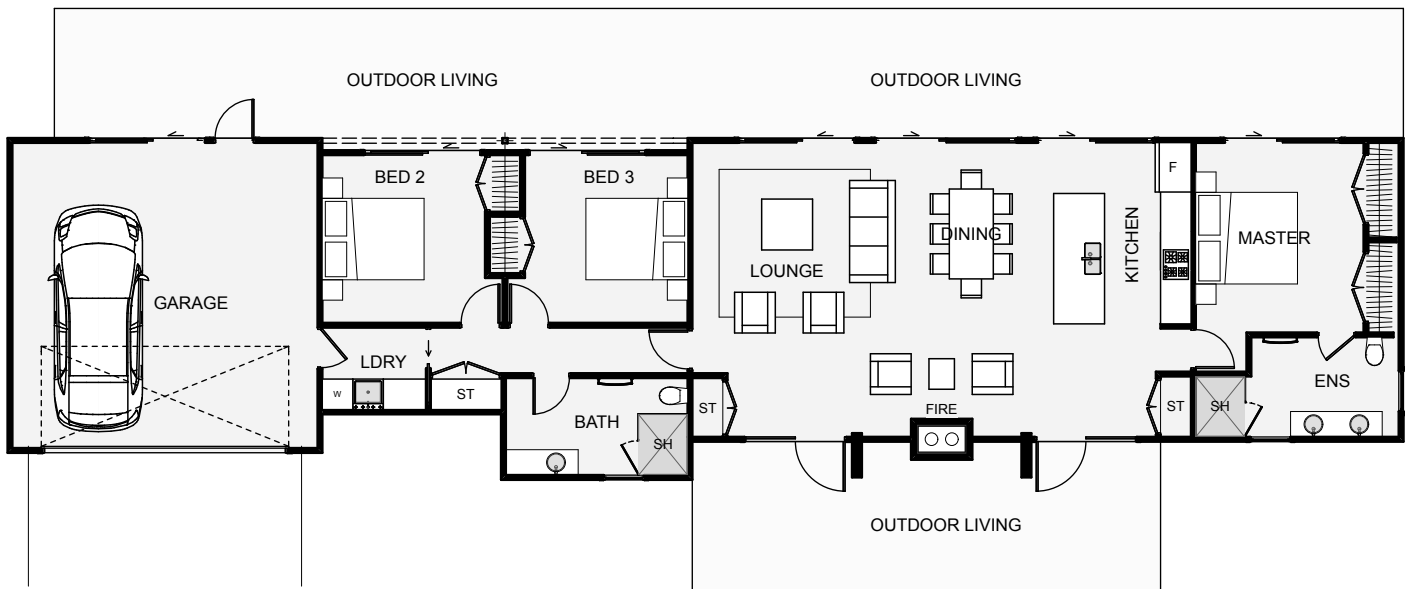

Naseby is a narrow home designed to have all rooms facing the same way. This makes it easy if you have a great Northern space, a view or just want all rooms to get the same amount of sun throughout the day. Something nice about this home is the glass doors and overhead window in the garage, making this large space usable for parties, games room and more. The dual outdoor living gives an option to end the day around a back-to-back fireplace, all while enjoying the evening sunset.

Floor Area: 164m²

2
 3
 2
 27.4m
 6.7m

Contact us:

Phone: 0800 279 274

Email: info@supremebuild.co.nz

www.supremebuild.co.nz

supremebuild

Build Better. Live Better.