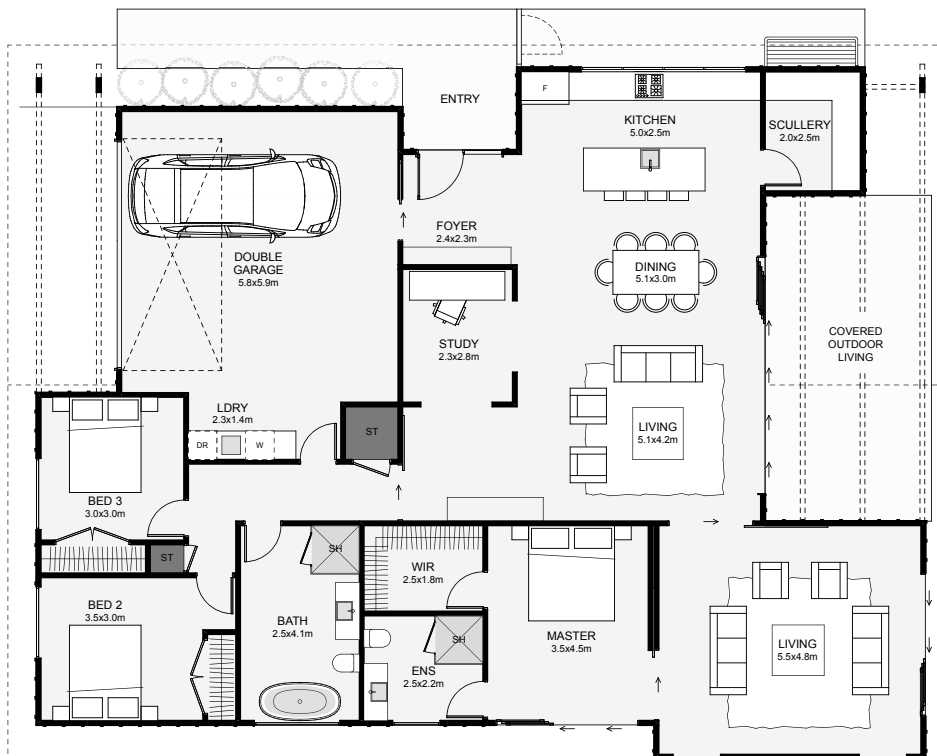

If you like simple lines, this home has a single low-slung roofline, square in shape, meaning you have just two gutters! The roofline helps bring the skeleton of this build out to be enjoyed, both in the covered outdoor living and the recessed garage, which will be your street-front. Another feature is the optional private lounge access off the master, allowing you to watch a movie while the kids are sleeping!

Floor Area: 215m²

2
 3
 2
 2
 18.6m
 14.5m

Contact us:

Phone: 0800 279 274

Email: info@supremebuild.co.nz

www.supremebuild.co.nz

supremebuild

Build Better. Live Better.