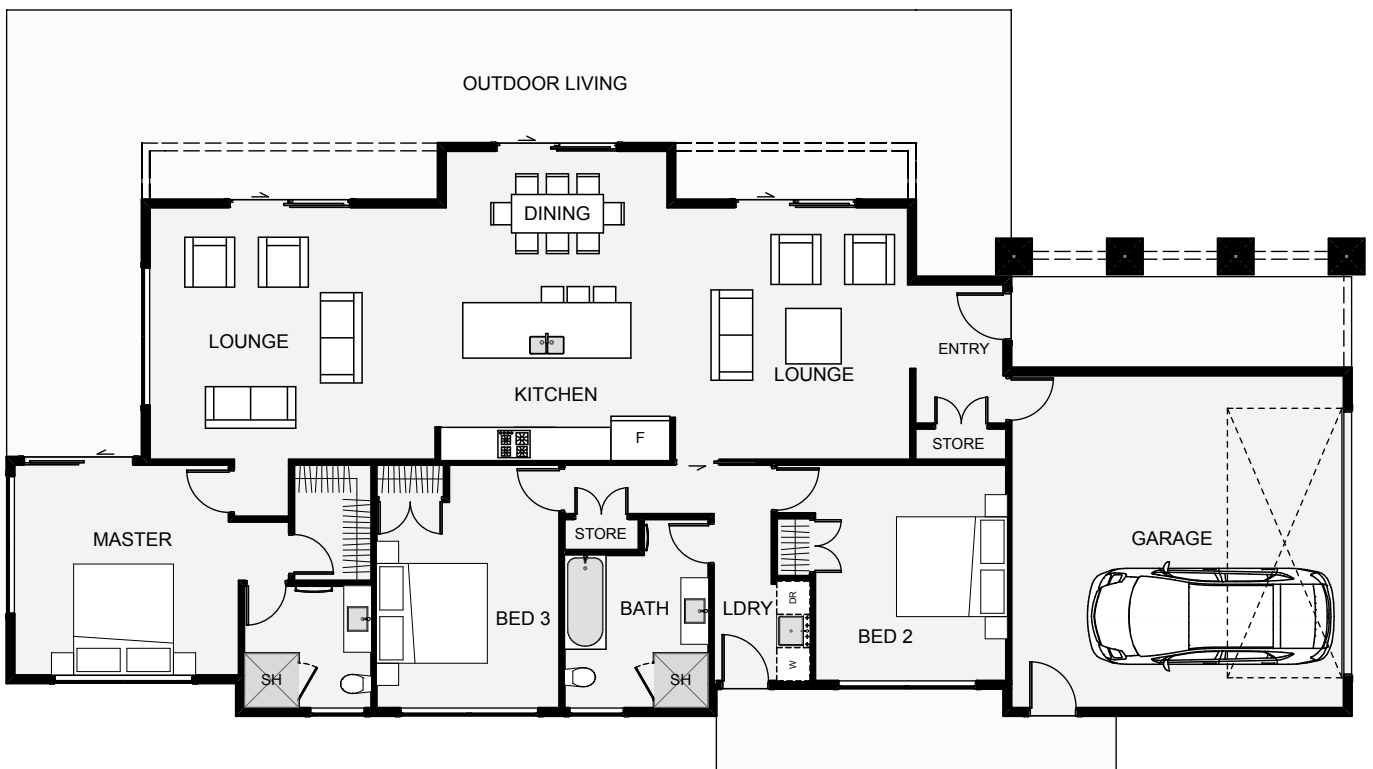

This home is designed for narrow sections, however wider sections will just enlarge the outdoor living space which is a great bonus. This home has a number of things going for it, such as the grand covered entry, the dual lounges and the high ceilings in both lounges and the dining. Fixed sun shades provide not only practical uses, but an architectural, aesthetic finish to the home. A variation of claddings can be used to give you the desired look or the materials you love.

Floor Area: 193m²

2
 3
 2
 24.3m
 10.3m

Contact us:

Phone: 0800 279 274

Email: info@supremebuild.co.nz

www.supremebuild.co.nz

supremebuild

Build Better. Live Better.