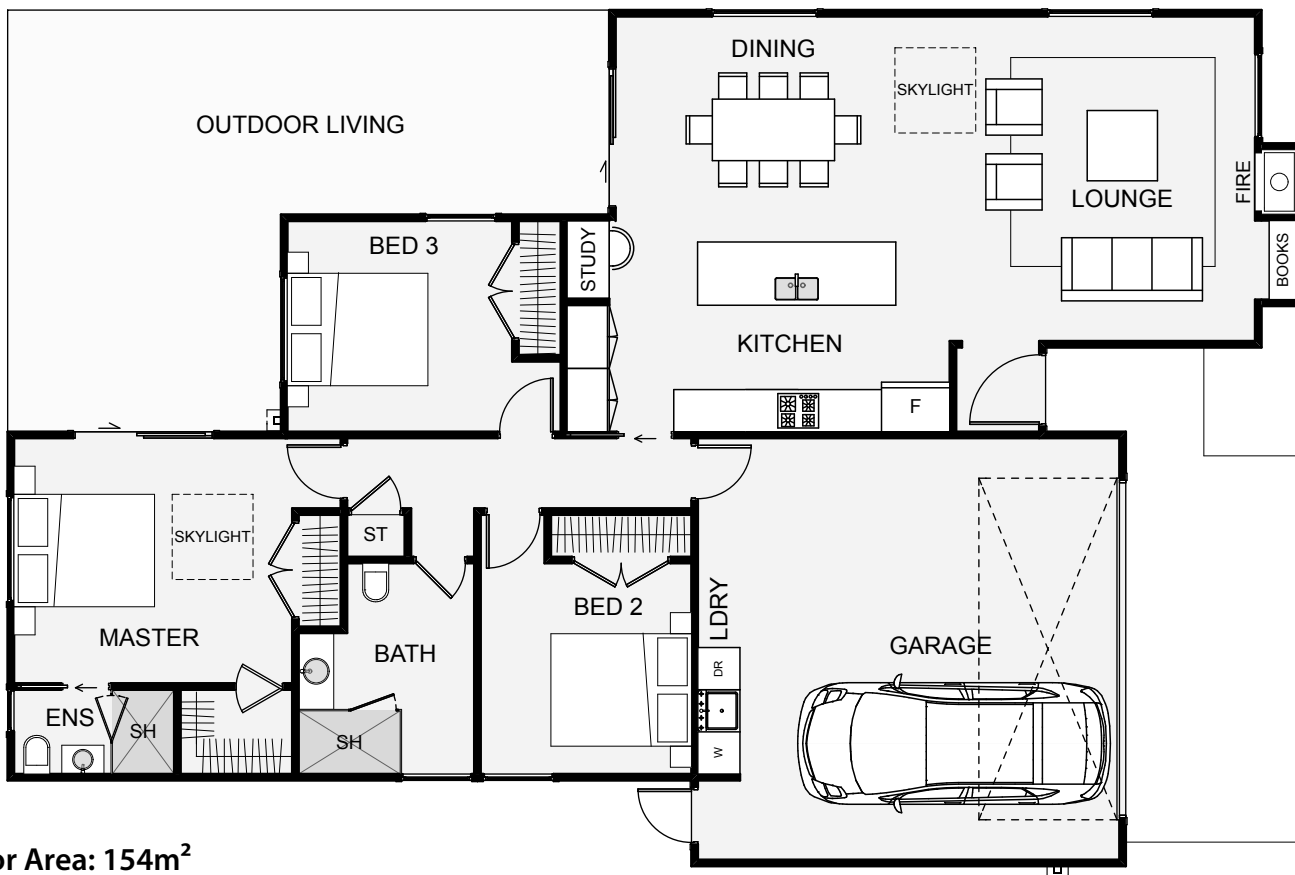

Maniototo is designed as a compact home with a small footprint and narrow in width. The home includes everything one needs in a modern home and can be suited to a large number of sections. The change in exterior shapes allows for two cladding types to be used and look great while doing so. The hallway of this home can also be extended to add another room or brought in to make it a two bedroom home. Your money is well spent on a cost effective, yet architectural home with this new home design.

Floor Area: 154m²

2
 3
 2
 17.8m
 12.2m

Contact us:

Phone: 0800 279 274

Email: info@supremebuild.co.nz

www.supremebuild.co.nz

supremebuild

Build Better. Live Better.